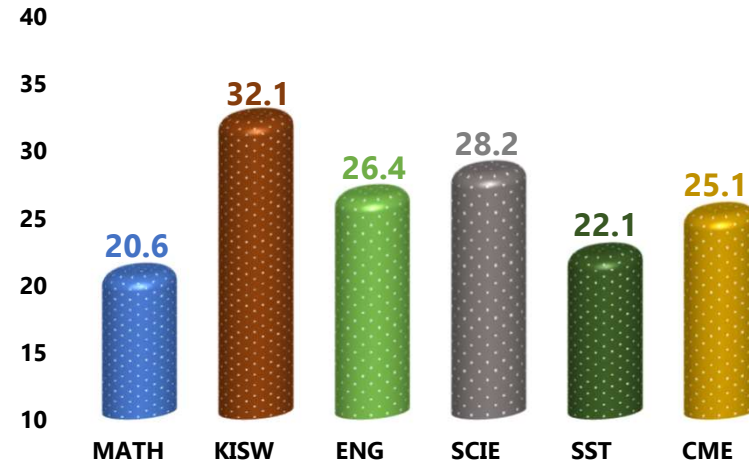

TUMAINI JEMA

REGION: TANGA

SCHOOL AVERAGE

25.8

DISTRICT: HANDENI

SUBJECT AND GRADE PERFORMANCE ANALYSIS

SUBJECT RANKING

KISWAHILI	32.1	64%	1
SCIENCE	28.2	56%	2
ENGLISH	26.4	53%	3
CIVIC AND MORAL EDUCATION	25.1	50%	4
SOCIAL STUDIES	22.1	44%	5
MATHEMATICS	20.6	41%	6

SUBJECT GRADE ANALYSIS

SUBJECT/GRADE	A	B	C	D	E
MATHEMATICS	0	0	14	14	0
KISWAHILI	1	18	8	1	0
ENGLISH	1	6	14	7	0
SCIENCE	1	10	13	4	0
SOCIAL STUDIES	0	1	16	11	0
CIVIC AND MORAL	0	6	16	5	1

OVERALL GRADE ANALYSIS

Grade	Count	Total	Percentage
A	0	28	0%
B	5		18%
C	19		68%
D	4		14%
E	0		0%

CHART SUBJECT ANALYSIS

BOYS VS GIRLS PERFORMANCE

	SAT		SAT	28
	13		15	
	44%		56%	

REGISTERED	28	100%
SEATED	28	100%
ABSENTEES	0	0%
PASSED	24	86%
FAILED	4	14%